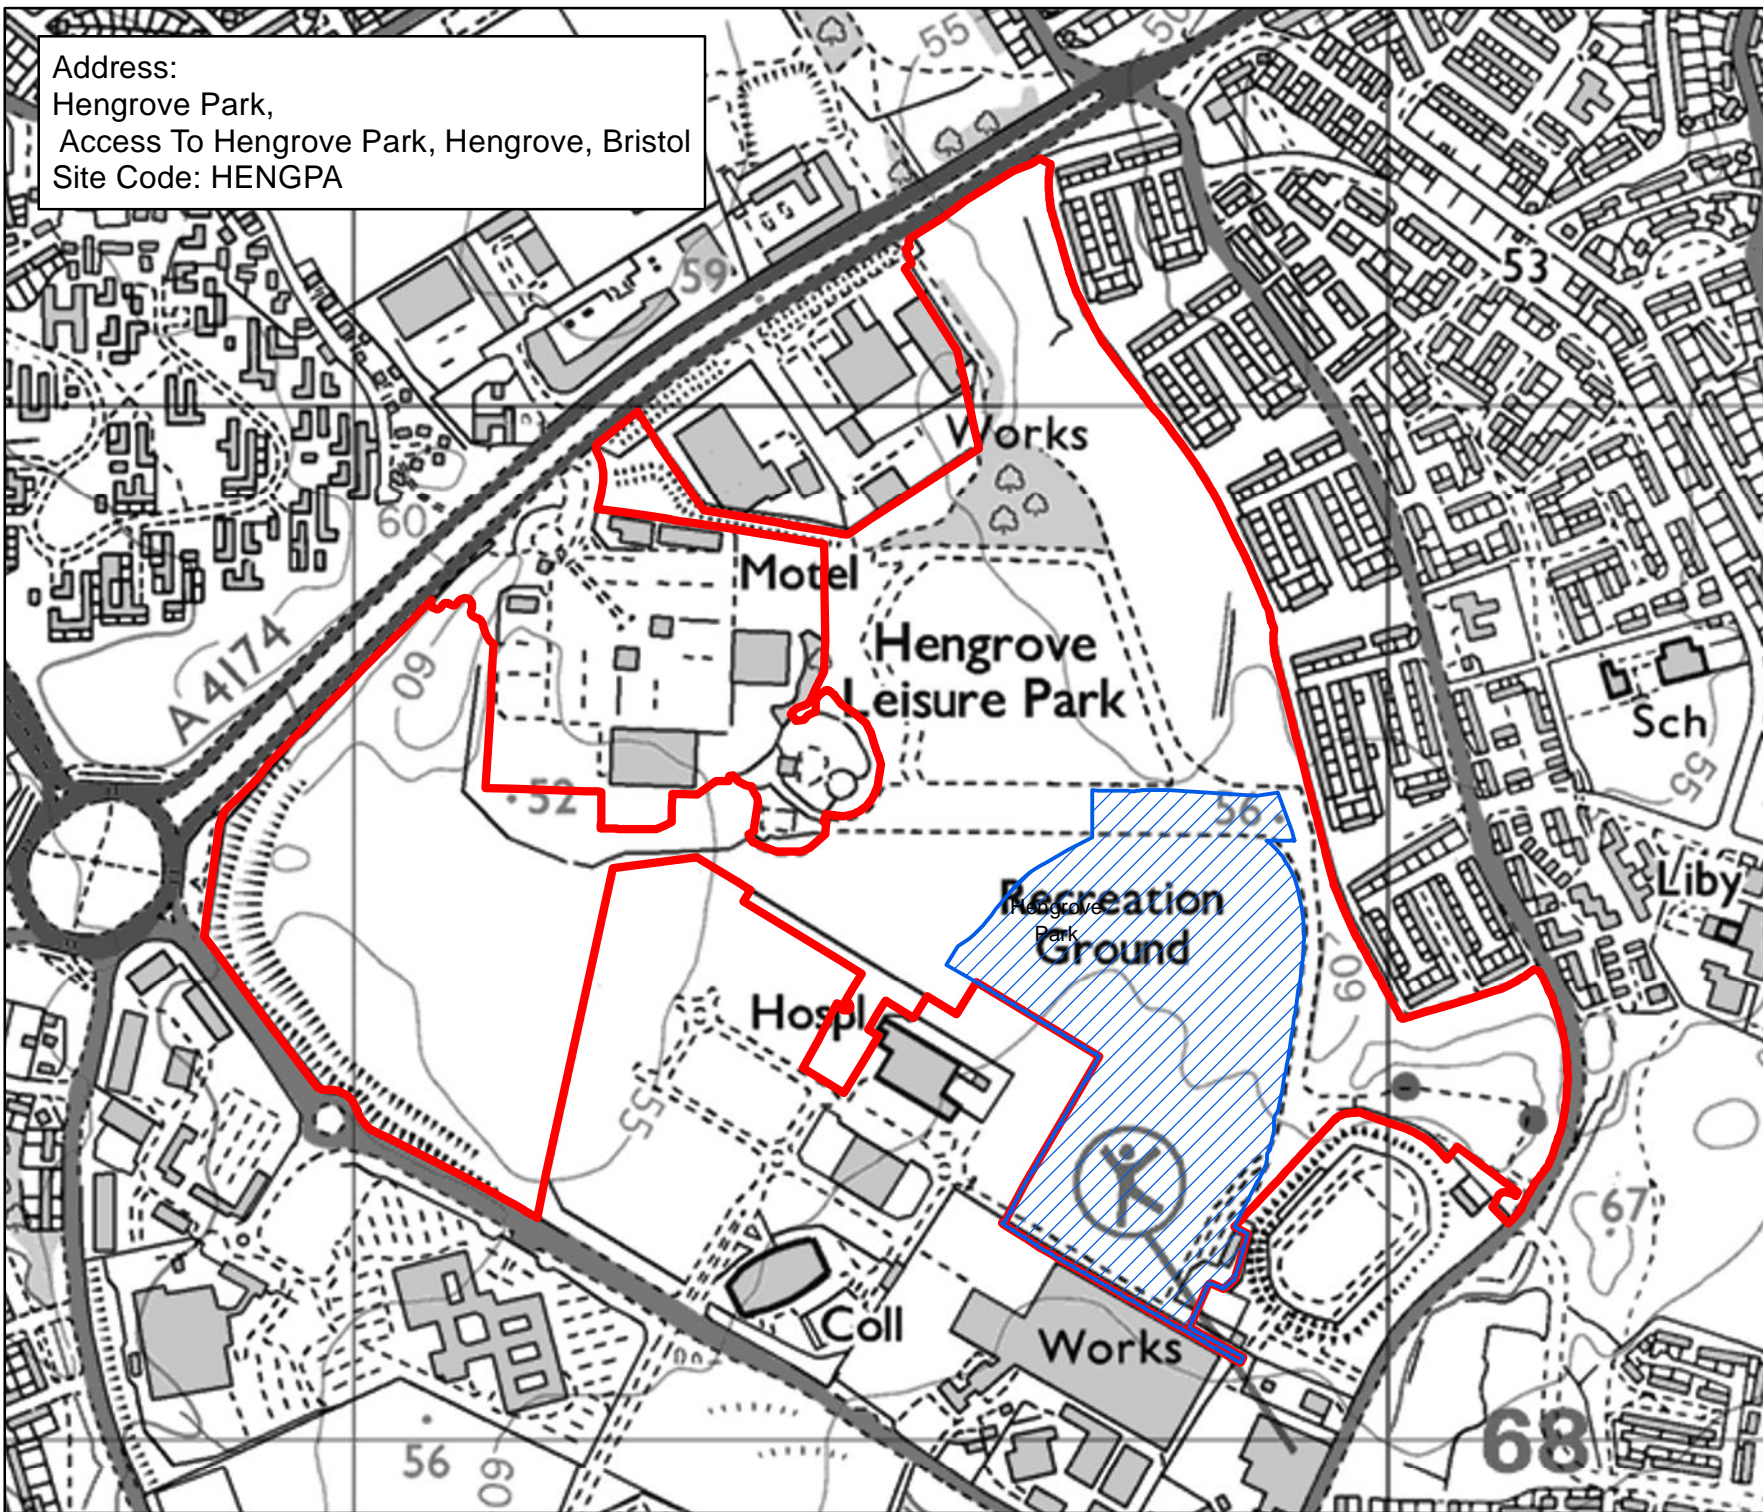

Address:
Hengrove Park,
Access To Hengrove Park, Hengrove, Bristol
Site Code: HENGPA

Bristol City Council

Bristol Parks Neighbourhoods

Byelaws: Model Aircraft Flying

Designated Areas.

Hengrove Park

Legend

- Site Boundary
- Model Aircraft Flying Designated Area

The provision of information by Bristol City Council does not imply a right to reproduce or commercially exploit such information without the Council's express prior written permission. Reproduction or commercial exploitation of information provided by the Council without its express permission may be an infringement of copyright.

The council is unable to grant permission to reproduce or re-use any material that is the property of third parties. Permission to reproduce or re-use such material must be obtained from the copyright holders.

© Blom Pictometry 2012

© Crown Copyright and
database right 2017.
Ordnance Survey 100023406.

BRISTOL PARKS SERVICE

Scale : @A4 1:7,310
Date: 16/01/2017

NEIGHBOURHOODS
DIRECTORATE

Bristol Parks Service St AnnesHouse
PO Box 3176 Phone: 0117 922 3719
Bristol City Council bristolparks@bristol.gov.uk
Bristol BS3 9FS www.bristol.gov.uk/parks